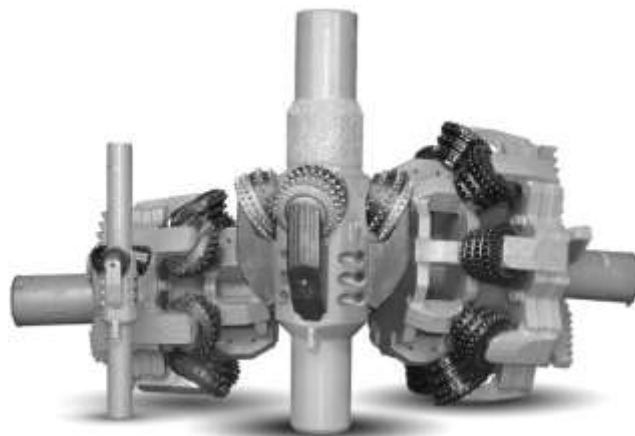

SlimDril can also assist with supplying any crossovers and Blank subs that may also be required

www.slimdril.com

Units 3 & 4 Leyland Court, Lowestoft, Suffolk, NR32 2EP, U.K.

Registered in England No. 03495179